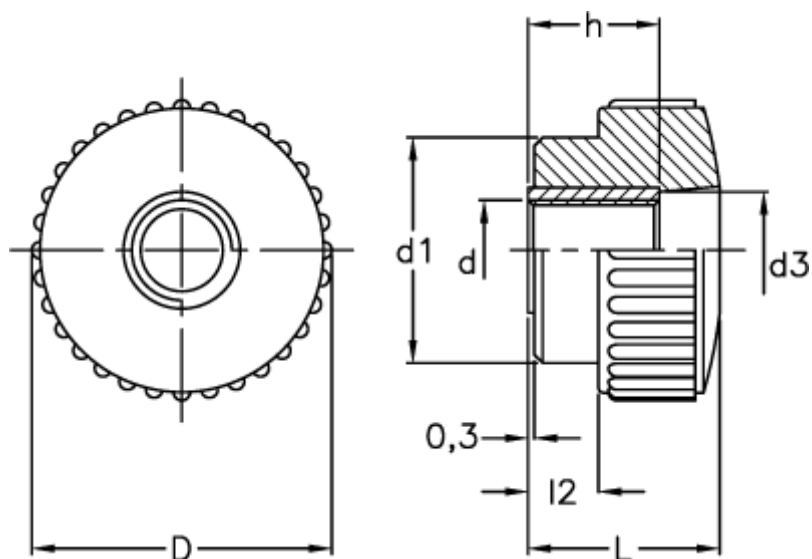

Article number: 2302002512  
Description: E+G Knurled grip knob  
B.193/30 FP-M8

## Measures

D	= 31
d1	= 24
d3	= 13
d 6H	= M8
h	= 15
L	= 18.0
l2	= 6